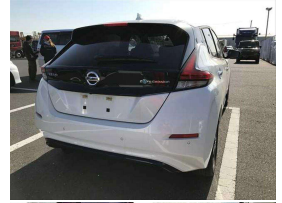

# 2020 Nissan LEAF X 40kWh with Pro Pilot