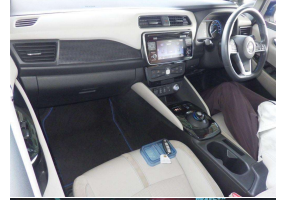

2019 Nissan LEAF X 40kWh with Pro Pilot, Leather

VEHICLE INFORMATION

Cash Price

Includes GST
Excludes on-road costs of \$500

\$18,990

Finance may be available on this vehicle. Ask one of our friendly staff for more information.