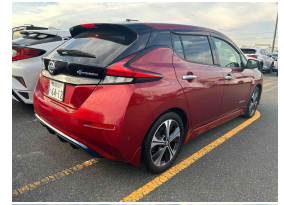

2019 Nissan LEAF G 40kWh Pro Pilot, 360 Camera

VEHICLE INFORMATION

Cash Price

Includes GST
Excludes on-road costs of \$500

\$18,990

Finance may be available on this vehicle. Ask one of our friendly staff for more information.

MARAC

Gain peace of mind with Mechanical Breakdown Insurance. Ask us how.

Body

5 door, Hatchback

Odometer

42,827 km

Engine

0 cc

Fuel Type

Electric

Transmission

Auto

Wheels

17.0000"

VIN

-