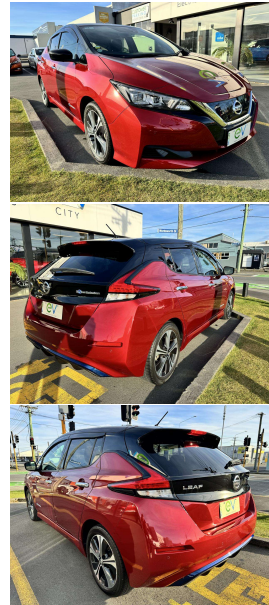

2018 Nissan LEAF X 40kWh With Pro Pilot

VEHICLE INFORMATION

Cash Price
Includes GST
Excludes on-road costs of \$500

\$17,990

Finance may be available on this vehicle.
Ask one of our friendly staff for more information.

MARAC

 Gain peace of mind with Mechanical Breakdown Insurance. Ask us how.

Body
5 door, Hatchback

Odometer
65,294 km

Engine
0 cc

Fuel Type
Electric

Transmission
Auto

Wheels
17.0000"

VIN
7AT0DH8KX24035639

Reg No.
-

Ext Colour
Cayenne Red

History
-

Seats
5 seats, Cloth

Interior
Black

Audio
-

Stock ID
5371