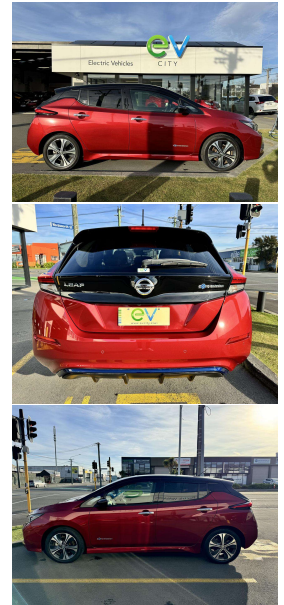

2018 Nissan LEAF X 40kWh With Pro Pilot

VEHICLE INFORMATION

Cash Price
Includes GST
Excludes on-road costs of \$500

\$17,990

Finance may be available on this vehicle.
Ask one of our friendly staff for more information.

MARAC

 Gain peace of mind with Mechanical Breakdown Insurance. Ask us how.

Body
5 door, Hatchback

Odometer
65,294 km

Engine
0 cc

Fuel Type
Electric

Transmission
Auto

Wheels
17.0000"

VIN
7AT0DH8KX24035639

Reg No.
-

Ext Colour
Cayenne Red

History
-

Seats
5 seats, Cloth

Interior
Black

Audio
-

Stock ID
5371