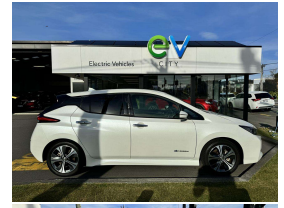

2018 Nissan LEAF X 40kWh With Pro Pilot

VEHICLE INFORMATION

Cash Price

Includes GST
Excludes on-road costs of \$500

\$19,990

Finance may be available on this vehicle. Ask one of our friendly staff for more information.

MARAC

Gain peace of mind with Mechanical Breakdown Insurance. Ask us how.

Body
5 door, Hatchback

Odometer
36,511 km

Engine
0 cc

Fuel Type
Electric

Transmission
Auto

Wheels
17.0000"