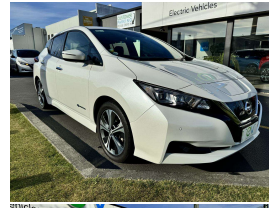

2018 Nissan LEAF X 40kWh With Pro Pilot

VEHICLE INFORMATION

Cash Price

Includes GST
Excludes on-road costs of \$500

\$19,990

Finance may be available on this vehicle. Ask one of our friendly staff for more information.

MARAC

Gain peace of mind with Mechanical Breakdown Insurance. Ask us how.

Body
5 door, Hatchback

Odometer
36,511 km

Engine
0 cc

Fuel Type
Electric

Transmission
Auto

Wheels
17.0000"

VIN
7AT0DH8KX24035200

Reg No.
-

Ext Colour
Glacier Pearl

History
-

Seats
5 seats, Cloth

Interior
Black

Audio
-

Stock ID
5426