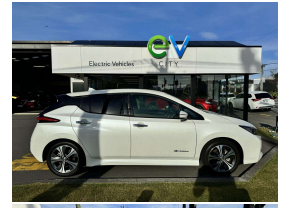

2018 Nissan LEAF X 40kWh With Pro Pilot

VEHICLE INFORMATION

Cash Price

Includes GST
Excludes on-road costs of \$500

\$17,990

Finance may be available on this vehicle. Ask one of our friendly staff for more information.

MARAC

Gain peace of mind with Mechanical Breakdown Insurance. Ask us how.

Body
5 door, Hatchback

Odometer
36,511 km

Engine
0 cc

Fuel Type
Electric

Transmission
Auto

Wheels
17.0000"