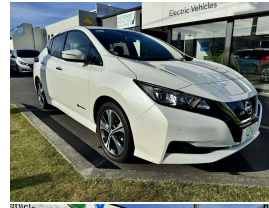

2018 Nissan LEAF X 40kWh With Pro Pilot

VEHICLE INFORMATION

Cash Price

Includes GST
Excludes on-road costs of \$500

\$17,990

Finance may be available on this vehicle. Ask one of our friendly staff for more information.

MARAC

Gain peace of mind with Mechanical Breakdown Insurance. Ask us how.

Body
5 door, Hatchback

Odometer
36,511 km

Engine
0 cc

Fuel Type
Electric

Transmission
Auto

Wheels
17.0000"

VIN
7AT0DH8KX24035200

Reg No.
-

Ext Colour
Glacier Pearl

History
-

Seats
5 seats, Cloth

Interior
Black

Audio
-

Stock ID
5426