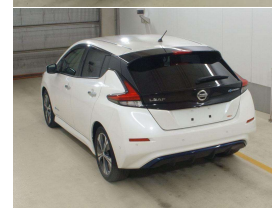

2018 Nissan LEAF G 40kWh Pro Pilot

VEHICLE INFORMATION

Cash Price

Includes GST
Excludes on-road costs of \$500

\$22,990

Finance may be available on this vehicle. Ask one of our friendly staff for more information.

MARAC

Gain peace of mind with Mechanical Breakdown Insurance. Ask us how.

Body
5 door, Hatchback

Odometer
53,133 km

Engine
0 cc

Fuel Type
Electric

Transmission
Auto

Wheels
17.0000"

VIN
7AT0DH8KX24026046

Reg No.
-

Ext Colour
Glacier Pearl

History
-

Seats
5 seats, Cloth

Interior
Black

Audio
-

Stock ID
5344