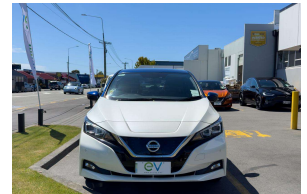

# 2018 Nissan LEAF G 40kWh Pro Pilot, 360 Camera