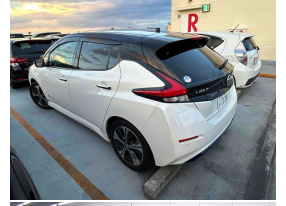

2019 Nissan LEAF X 40kWh with Pro Pilot

VEHICLE INFORMATION

Cash Price

Includes GST
Excludes on-road costs of \$500

\$17,990

Finance may be available on this vehicle. Ask one of our friendly staff for more information.

MARAC

Gain peace of mind with Mechanical Breakdown Insurance. Ask us how.

Body
5 door, Hatchback

Odometer
69,570 km

Engine
0 cc

Fuel Type
Electric

Transmission
Auto

Wheels
17.0000"