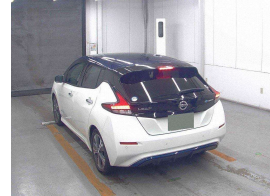

2019 Nissan LEAF X 40kWh with Pro Pilot

VEHICLE INFORMATION

Cash Price

Includes GST
Excludes on-road costs of \$500

\$17,990

Finance may be available on this vehicle. Ask one of our friendly staff for more information.

MARAC

Gain peace of mind with Mechanical Breakdown Insurance. Ask us how.

Body
5 door, Hatchback

Odometer
69,570 km

Engine
0 cc

Fuel Type
Electric

Transmission
Auto

Wheels
17.0000"