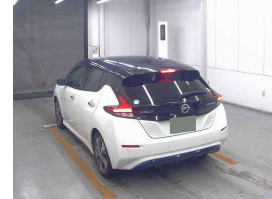

2019 Nissan LEAF X 40kWh with Pro Pilot

VEHICLE INFORMATION

Cash Price

Includes GST
Excludes on-road costs of \$500

\$17,990

Finance may be available on this vehicle. Ask one of our friendly staff for more information.

MARAC

Gain peace of mind with Mechanical Breakdown Insurance. Ask us how.

Body

5 door, Hatchback

Odometer

69,570 km

Engine

0 cc