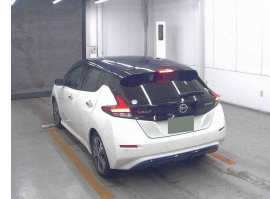

# 2019 Nissan LEAF X 40kWh with Pro Pilot