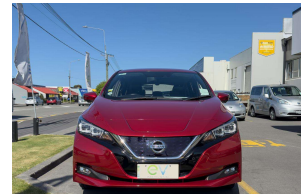

2020 Nissan LEAF G 40kWh with 6 Airbags, Leather

VEHICLE INFORMATION

Cash Price

Includes GST
Excludes on-road costs of \$500

\$19,990

Finance may be available on this vehicle. Ask one of our friendly staff for more information.

MARAC

Gain peace of mind with Mechanical Breakdown Insurance. Ask us how.

Body

5 door, Hatchback

Odometer

32,224 km

Engine

0 cc