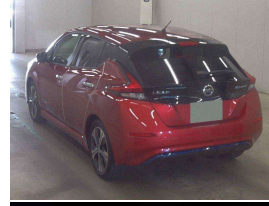

2020 Nissan LEAF G 40kWh with 6 Airbags, Leather

VEHICLE INFORMATION

Cash Price

Includes GST
Excludes on-road costs of \$500

\$21,990

Finance may be available on this vehicle. Ask one of our friendly staff for more information.

MARAC

Gain peace of mind with Mechanical Breakdown Insurance. Ask us how.

Body
5 door, Hatchback

Odometer
32,215 km

Engine
0 cc

Fuel Type
Electric

Transmission
Auto

Wheels
17.0000"