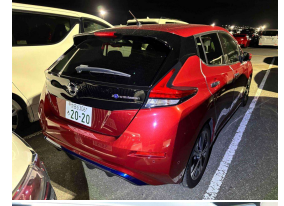

2020 Nissan LEAF G 40kWh with 6 Airbags, Leather

VEHICLE INFORMATION

Cash Price

Includes GST
Excludes on-road costs of \$500

\$21,990

Finance may be available on this vehicle. Ask one of our friendly staff for more information.

MARAC

Gain peace of mind with Mechanical Breakdown Insurance. Ask us how.

Body
5 door, Hatchback

Odometer
32,215 km

Engine
0 cc

Fuel Type
Electric

Transmission
Auto

Wheels
17.0000"