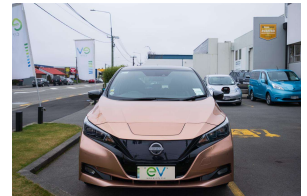

2022 Nissan LEAF G 40kWh Leather with BOSE

VEHICLE INFORMATION

Cash Price

Includes GST
Excludes on-road costs of \$500

\$26,990

Finance may be available on this vehicle. Ask one of our friendly staff for more information.

MARAC

Gain peace of mind with Mechanical Breakdown Insurance. Ask us how.

Body

5 door, Hatchback

Odometer

21,291 km

Engine

0 cc