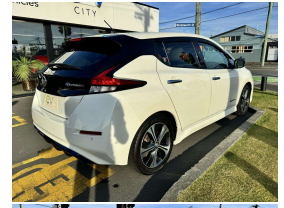

2018 Nissan LEAF G 40kWh Leather with BOSE

VEHICLE INFORMATION

Cash Price

Includes GST
Excludes on-road costs of \$500

\$19,990

Finance may be available on this vehicle. Ask one of our friendly staff for more information.

MARAC

Gain peace of mind with Mechanical Breakdown Insurance. Ask us how.

Body

5 door, Hatchback

Odometer

61,100 km

Engine

0 cc