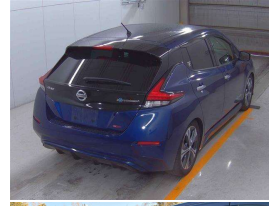

2018 Nissan LEAF X 40kWh with Pro Pilot

VEHICLE INFORMATION

Cash Price

Includes GST
Excludes on-road costs of \$500

\$16,990

Finance may be available on this vehicle. Ask one of our friendly staff for more information.

MARAC

Gain peace of mind with Mechanical Breakdown Insurance. Ask us how.

Body

5 door, Hatchback

Odometer

73,235 km

Engine

0 cc, Electric