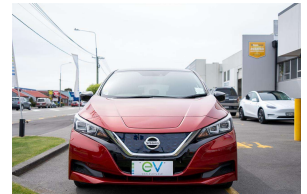

2019 Nissan LEAF X 40kWh With Pro Pilot

VEHICLE INFORMATION

Cash Price

Includes GST
Excludes on-road costs of \$500

\$18,990

Finance may be available on this vehicle. Ask one of our friendly staff for more information.

MARAC

Gain peace of mind with Mechanical Breakdown Insurance. Ask us how.

Body
5 door, Hatchback

Odometer
64,514 km

Engine
0 cc

Fuel Type
Electric

Transmission
Auto

Wheels
17.0000"