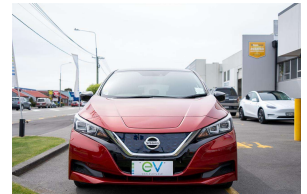

2019 Nissan LEAF X 40kWh With Pro Pilot

VEHICLE INFORMATION

Cash Price

Includes GST
Excludes on-road costs of \$500

\$19,990

Finance may be available on this vehicle. Ask one of our friendly staff for more information.

MARAC

Gain peace of mind with Mechanical Breakdown Insurance. Ask us how.

Body

5 door, Hatchback

Odometer

64,514 km

Engine

0 cc