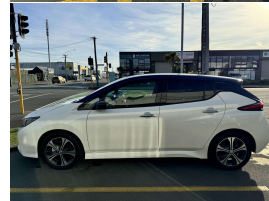

2018 Nissan LEAF X 40kWh With Pro Pilot !

VEHICLE INFORMATION

Cash Price

Includes GST
Excludes on-road costs of \$200

\$17,990

Finance may be available on this vehicle. Ask one of our friendly staff for more information.

Gain peace of mind with Mechanical Breakdown Insurance. Ask us how.

Body
5 door, Hatchback

Odometer
58,562 km

Engine
0 cc

Fuel Type
Electric

Transmission
Auto

Wheels
17.0000"

VIN
7AT0DH8KX22021853