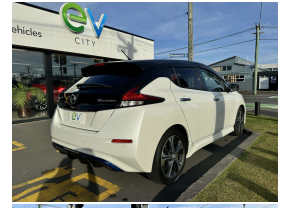

2018 Nissan LEAF X 40kWh With Pro Pilot !

VEHICLE INFORMATION

Cash Price

Includes GST
Excludes on-road costs of \$200

\$17,990

Finance may be available on this vehicle. Ask one of our friendly staff for more information.

Gain peace of mind with Mechanical Breakdown Insurance. Ask us how.

Body
5 door, Hatchback

Odometer
58,562 km

Engine
0 cc

Fuel Type
Electric

Transmission
Auto

Wheels
17.0000"

VIN
7AT0DH8KX22021853