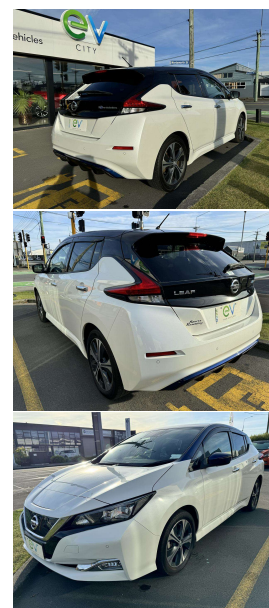

# 2018 Nissan LEAF X 40kWh With Pro Pilot !