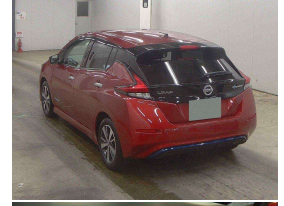

2019 Nissan LEAF X 40kWh With Pro Pilot, 360

VEHICLE INFORMATION

Cash Price

Includes GST
Excludes on-road costs of \$500

\$18,990

Finance may be available on this vehicle. Ask one of our friendly staff for more information.

MARAC

Gain peace of mind with Mechanical Breakdown Insurance. Ask us how.

Body
5 door, Hatchback

Odometer
60,980 km

Engine
0 cc

Fuel Type
Electric

Transmission
Auto

Wheels
17.0000"