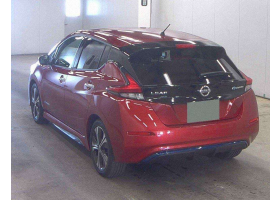

2017 Nissan LEAF G 40kWh Leather with BOSE

VEHICLE INFORMATION

Cash Price

Includes GST
Excludes on-road costs of \$500

\$17,990

Finance may be available on this vehicle. Ask one of our friendly staff for more information.

MARAC

Gain peace of mind with Mechanical Breakdown Insurance. Ask us how.

Body
5 door, Hatchback

Odometer
45,891 km

Engine
0 cc

Fuel Type
Electric

Transmission
Auto

Wheels
17.0000"

VIN
-

Reg No.
-

Ext Colour
Cayenne Red

History
-

Seats
5 seats, Leather

Interior
Black

Audio
-

Stock ID
5758