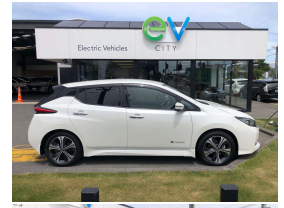

2019 Nissan LEAF X 40kWh With Pro Pilot, 360

VEHICLE INFORMATION

Cash Price

Includes GST
Excludes on-road costs of \$500

\$19,990

Finance may be available on this vehicle. Ask one of our friendly staff for more information.

Gain peace of mind with Mechanical Breakdown Insurance. Ask us how.

Body
5 door, Hatchback

Odometer
36,680 km

Engine
0 cc

Fuel Type
Electric

Transmission
Auto

Wheels
17.0000"

VIN
7AT0DH8KX24065759