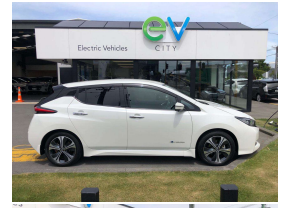

2019 Nissan LEAF X 40kWh with Pro Pilot

VEHICLE INFORMATION

Cash Price

Includes GST
Excludes on-road costs of \$500

\$19,990

Finance may be available on this vehicle. Ask one of our friendly staff for more information.

MARAC

Gain peace of mind with Mechanical Breakdown Insurance. Ask us how.

Body
5 door, Hatchback

Odometer
36,680 km

Engine
0 cc

Fuel Type
Electric

Transmission
Auto

Wheels
17.0000"