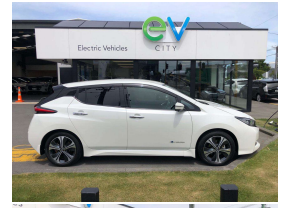

# 2019 Nissan LEAF X 40kWh with Pro Pilot

Body  
5 door, Hatchback

Odometer  
36,680 km

Engine  
0 cc

Fuel Type  
Electric

Transmission  
Auto

Wheels  
17.0000"

VIN  
7AT0DH8KX24065759

Reg No.  
-