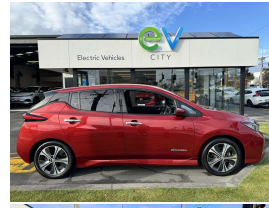

2018 Nissan LEAF X 40kWh

VEHICLE INFORMATION

Cash Price

Includes GST
Excludes on-road costs of \$500

\$18,990

Finance may be available on this vehicle. Ask one of our friendly staff for more information.

MARAC

Gain peace of mind with Mechanical Breakdown Insurance. Ask us how.

Body
5 door, Hatchback

Odometer
67,250 km

Engine
0 cc

Fuel Type
Electric

Transmission
Auto

Wheels
17.0000"

VIN
7AT0DH8KX24017632

Reg No.
-

Ext Colour
Cayenne Red

History
-

Seats
5 seats, Cloth

Interior
Black

Audio
-

Stock ID
5400

Exterior Features