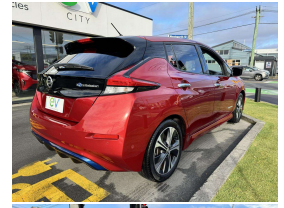

2018 Nissan LEAF X 40kWh

VEHICLE INFORMATION

Cash Price

Includes GST
Excludes on-road costs of \$500

\$18,990

Finance may be available on this vehicle. Ask one of our friendly staff for more information.

MARAC

Gain peace of mind with Mechanical Breakdown Insurance. Ask us how.

Body
5 door, Hatchback

Odometer
67,250 km

Engine
0 cc

Fuel Type
Electric

Transmission
Auto

Wheels
17.0000"

VIN
7AT0DH8KX24017632

Reg No.
-

Ext Colour
Cayenne Red

History
-

Seats
5 seats, Cloth

Interior
Black

Audio
-

Stock ID
5400

Exterior Features