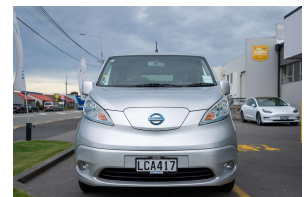

2015 Nissan e-NV200 G 7 Seater Passenger Van

VEHICLE INFORMATION

Cash Price

Includes GST
Excludes on-road costs of \$200

\$15,990

Finance may be available on this vehicle. Ask one of our friendly staff for more information.

Gain peace of mind with Mechanical Breakdown Insurance. Ask us how.

Body

5 door, Station Wagon

Odometer

32,879 km

Engine

0 cc, Electric

Fuel Type

Electric

Transmission

Auto, Front Wheel

Wheels

15.0000"

VIN

7AT0DH91X17508101

Reg No.