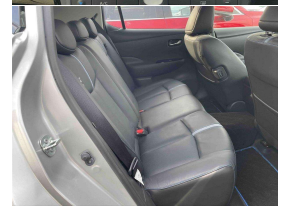

2019 Nissan LEAF G E+ 62kWh Leather Seats and

VEHICLE INFORMATION

Cash Price

Includes GST
Excludes on-road costs of $500

$27,990

Finance may be available on this vehicle.
Ask one of our friendly staff for more information.

Gain peace of mind with Mechanical Breakdown Insurance. Ask us how.

Body
5 door, Hatchback

Odometer
56,829 km

Engine
0 cc

Fuel Type
Electric

Transmission
Auto

Wheels
17.0000"

VIN
-

Reg No.
-

Ext Colour
Sterling Silver

History
-

Seats
5 seats, Leather

Interior
Black

Audio
-

Stock ID
5797

Exterior Features

Interior Features

- » Air Con
- » Heated Seats

Mechanical Features

- » Cruise Control
- » ESC