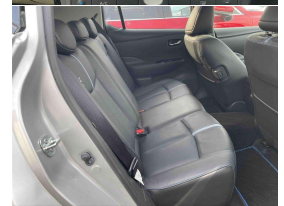

2019 Nissan LEAF G E+ 62kWh Leather Seats and

VEHICLE INFORMATION

Cash Price

Includes GST
Excludes on-road costs of $500

$27,990

Finance may be available on this vehicle.
Ask one of our friendly staff for more information.

Gain peace of mind with Mechanical Breakdown Insurance. Ask us how.

Body

5 door, Hatchback

Odometer

56,829 km

Engine

0 cc

Fuel Type

Electric

Transmission

Auto

Wheels

17.0000"

VIN

-

Reg No.

-

Ext Colour

Sterling Silver

History

-

Seats

5 seats, Leather

Interior

Black

Audio

-

Stock ID

5797

Exterior Features

Interior Features

- » Air Con
- » Heated Seats

Mechanical Features

- » Cruise Control
- » ESC