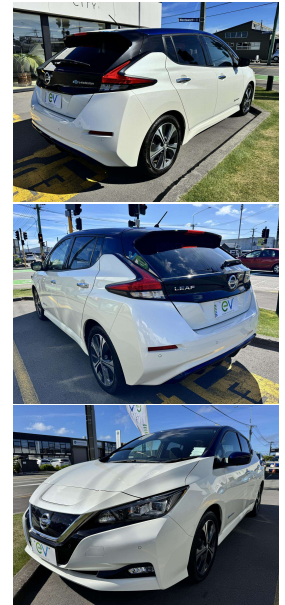

2018 Nissan LEAF X 40kWh with Pro Pilot

VEHICLE INFORMATION

Cash Price

Includes GST
Excludes on-road costs of \$500

\$17,990

Finance may be available on this vehicle. Ask one of our friendly staff for more information.

MARAC

Gain peace of mind with Mechanical Breakdown Insurance. Ask us how.

Body

5 door, Hatchback

Odometer

66,590 km

Engine

0 cc, Electric

Fuel Type

Electric

Transmission

Auto

Wheels

17.0000"

VIN

7AT0DH8KX25023364