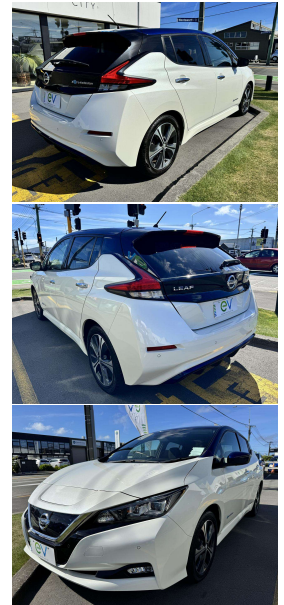

2018 Nissan LEAF X 40kWh with Pro Pilot

VEHICLE INFORMATION

Cash Price

Includes GST
Excludes on-road costs of \$500

\$17,990

Finance may be available on this vehicle. Ask one of our friendly staff for more information.

MARAC

Gain peace of mind with Mechanical Breakdown Insurance. Ask us how.

Body

5 door, Hatchback

Odometer

66,590 km

Engine

0 cc, Electric

Fuel Type

Electric

Transmission

Auto

Wheels

17.0000"

VIN

7AT0DH8KX25023364