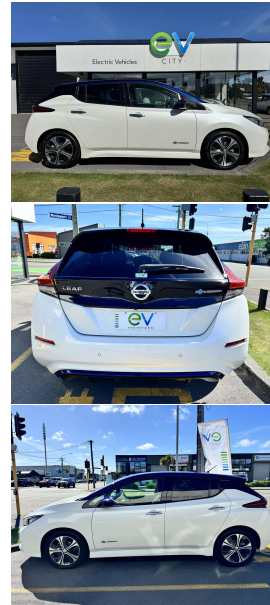

2018 Nissan LEAF X 40kWh with Pro Pilot

VEHICLE INFORMATION

Cash Price

Includes GST
Excludes on-road costs of \$500

\$17,990

Finance may be available on this vehicle. Ask one of our friendly staff for more information.

MARAC

Gain peace of mind with Mechanical Breakdown Insurance. Ask us how.

Body

5 door, Hatchback

Odometer

66,590 km

Engine

0 cc, Electric

Fuel Type

Electric

Transmission

Auto

Wheels

17.0000"

VIN

7AT0DH8KX25023364