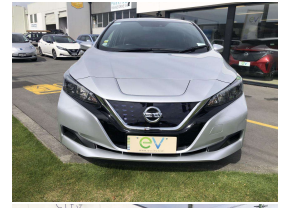

2018 Nissan LEAF X 40kWh

VEHICLE INFORMATION

Cash Price

Includes GST
Excludes on-road costs of \$500

\$18,990

Finance may be available on this vehicle. Ask one of our friendly staff for more information.

MARAC

Gain peace of mind with Mechanical Breakdown Insurance. Ask us how.

Body

5 door, Hatchback

Odometer

41,055 km

Engine

0 cc

Fuel Type

-

Ext Colour

Brilliant Silver

History

-

Seats

5 seats, Cloth

Interior