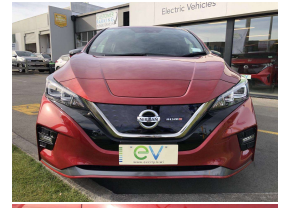

2019 Nissan LEAF X 40kWh NISMO With Pro Pilot

VEHICLE INFORMATION

Cash Price
Includes GST
Excludes on-road costs of \$500

\$22,990

Finance may be available on this vehicle.
Ask one of our friendly staff for more information.

MARAC

autosure INSURANCE

Gain peace of mind with Mechanical Breakdown Insurance. Ask us how.

Body
5 door, Hatchback

Odometer
63,399 km

Engine
0 cc

Fuel Type
Electric

Transmission
Auto

Wheels
18.0000"

VIN
7AT0DH8KX24037174

Reg No.
-

Ext Colour
Cayenne Red

History
-

Seats
5 seats, Cloth

Interior
Black

Audio
-