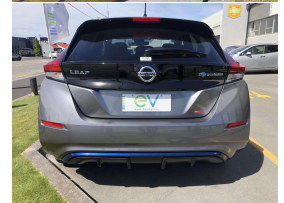

2019 Nissan LEAF X 40kWh

VEHICLE INFORMATION

Cash Price
Includes GST
Excludes on-road costs of \$500

\$21,990

Finance may be available on this vehicle.
Ask one of our friendly staff for more information.

MARAC

autosure INSURANCE

Gain peace of mind with Mechanical Breakdown Insurance. Ask us how.

Body
5 door, Hatchback

Odometer
51,654 km

Engine
0 cc

Fuel Type
Electric

Transmission
Auto

Wheels
17.0000"