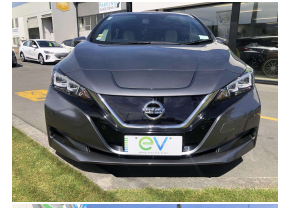

2019 Nissan LEAF X 40kWh

VEHICLE INFORMATION

Cash Price
Includes GST
Excludes on-road costs of \$500

\$21,990

Finance may be available on this vehicle.
Ask one of our friendly staff for more information.

MARAC

autosure INSURANCE

Gain peace of mind with Mechanical Breakdown Insurance. Ask us how.

Body
5 door, Hatchback

Odometer
51,654 km

Engine
0 cc

Fuel Type
Electric

Transmission
Auto

Wheels
17.0000"