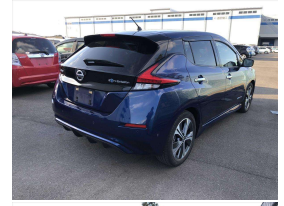

2019 Nissan LEAF G 40kWh with 6 Airbags, Leather

VEHICLE INFORMATION

Cash Price

Includes GST
Excludes on-road costs of \$500

\$21,990

Finance may be available on this vehicle. Ask one of our friendly staff for more information.

MARAC

Gain peace of mind with Mechanical Breakdown Insurance. Ask us how.

Body
5 door, Hatchback

Odometer
45,949 km

Engine
0 cc

Fuel Type
Electric

Transmission
Auto

Wheels
17.0000", Alloy

VIN
7AT0DH8KX24059697

Reg No.

-

Ext Colour
Frozen Blue

History

-

Seats
5 seats, Leather

Interior
Sand