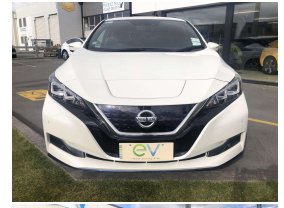

# 2019 Nissan LEAF X E+ 62kWh

Gain peace of mind with Mechanical Breakdown Insurance. Ask us how.

Body  
5 door, Hatchback

Odometer  
43,525 km

Engine  
0 cc

Fuel Type  
Electric

Transmission  
Auto

Wheels  
16.0000"

VIN  
7AT0DH8KX24060697